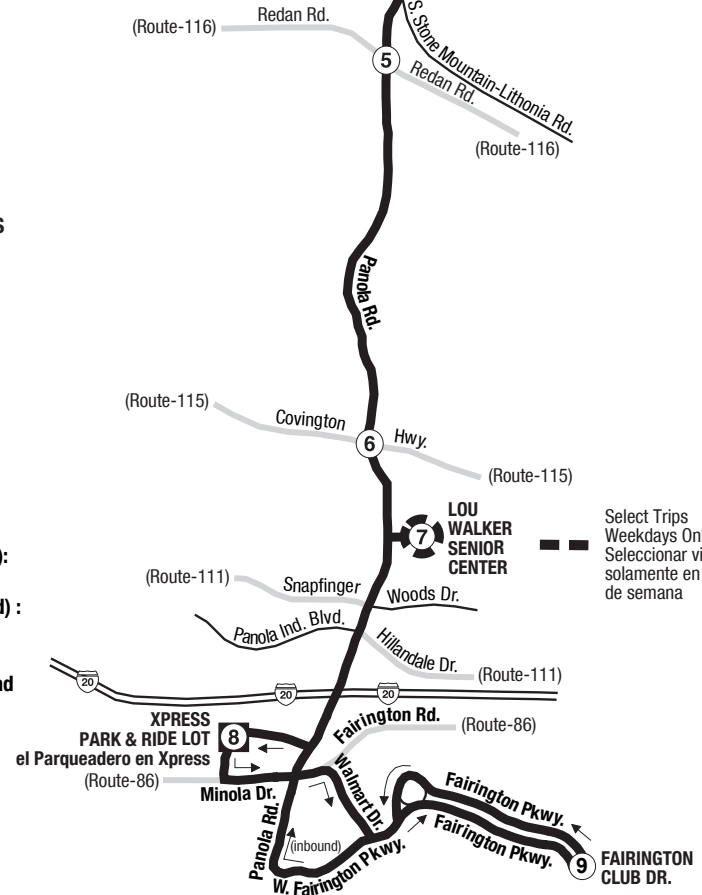

Routes intersecting at Avondale Station:
Rutas intersectando en la Estación Avondale:

- 8-North Druid Hills Road
- 75-Lawrenceville Highway
- 114-Columbia Drive
- 117-Rockbridge Road/Panola Road
- 120-East Ponce De Leon Avenue

NORTH
NORTE

— INTERSECTING ROUTES
 Rutas Intersectando

Routes intersecting at Xpress Park & Ride (Panola Road):
Rutas intersectando en el Parqueadero Xpress (Panola Road) :

- 86-Fairington Road
- 117-Rockbridge Road/Panola Road -Xpress

Select Trips Weekdays Only.
 Seleccionar viajes solamente en días de semana